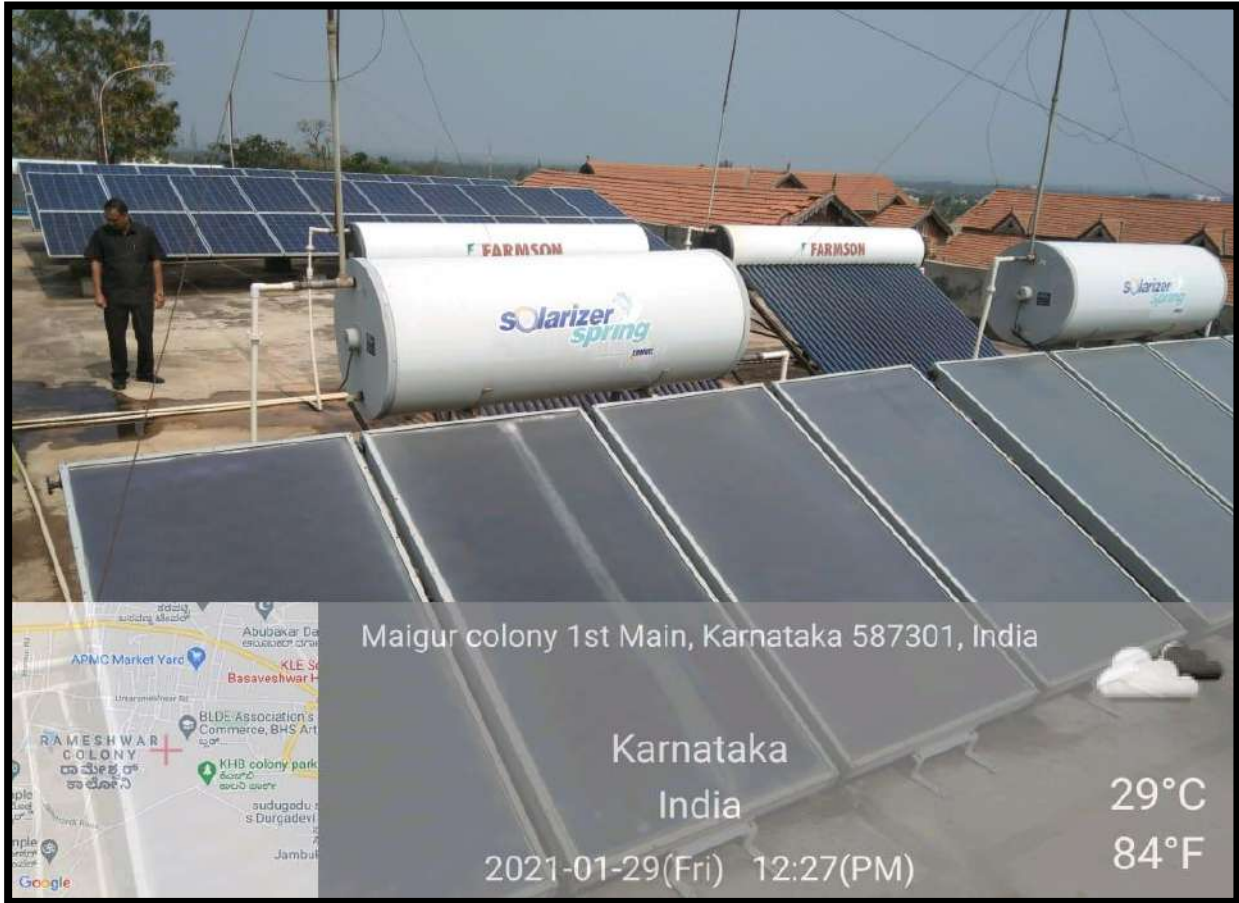

PURIFIED R O WATER PLANT IN COLLEGE CAMPUS WITH 4000 LTRS CAPACITY IN CAMPUS

RO WATER FILTER FOR STUDENT IN CAMPUS

ZEROX FACILITY IN CAMPUS

UPS ROOM

WI-FI ENABLED FACILITY

SOLAR PANEL

SOLAR HOT WATER PANEL WITH 10 UNITS , EACH ONE HAS 100 LTRS